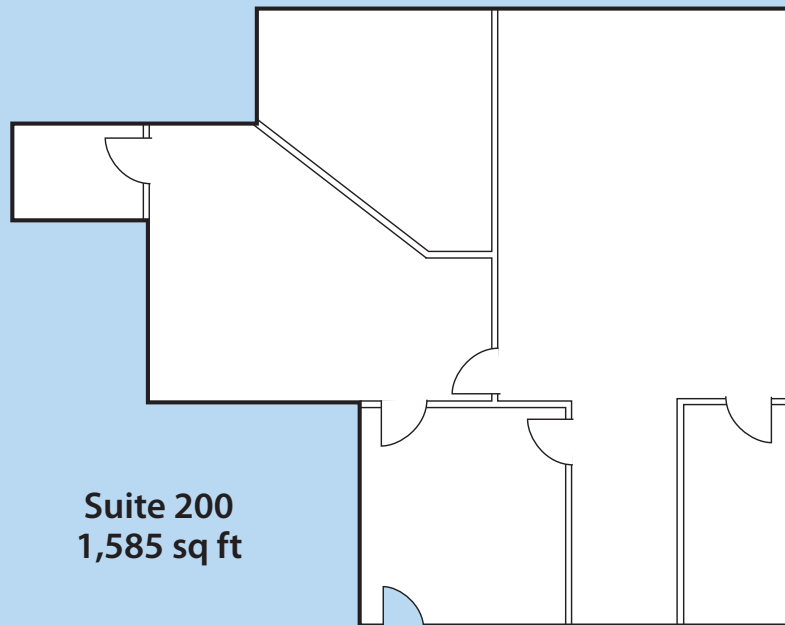

SNEIDER MANAGEMENT

Offering prime office space and properties to fit your company's needs.

The Arbour Building

440 East Sample Road
Pompano Beach, Florida 33064
(Just east of I-95)

Rental Rate:

Full-service includes common area maintenance, property taxes, insurance, management, A/C, electric and five day janitorial services.

Suite 200
1,585 sq ft

For more information about Sneider Management or to schedule a viewing of our available space, please contact:

561-702-3182

asneider@sneidermgt.com

Sneider Management • 9600 West Sample Road, Suite 300 • Coral Springs, FL